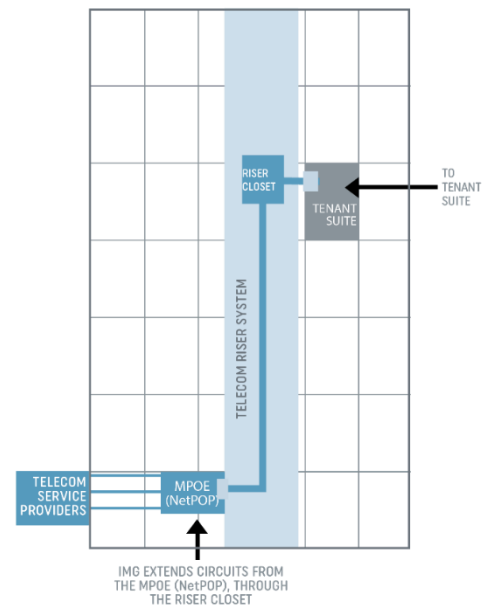

When to Call IMG Technologies

IMG Technology Support: **888-464-5520** | imgsupport@img-connect.com

Tenant:	What to expect from IMG
Order Service	<ul style="list-style-type: none"> <input type="checkbox"/> Answer tenant questions about available on-net carriers/services <input type="checkbox"/> Provide competitive, no-obligation quotes from carriers <input type="checkbox"/> www.img-connect.com/img-connect2.html
Install Service	<ul style="list-style-type: none"> <input type="checkbox"/> Provide carriers IMG’s Contact Information (Voice, Data, Internet & Cloud Service) <input type="checkbox"/> Site survey <input type="checkbox"/> Submit bid for approval <input type="checkbox"/> Upon approval, schedule and complete
Remove Service	<ul style="list-style-type: none"> <input type="checkbox"/> Site survey <input type="checkbox"/> Submit bid for approval <input type="checkbox"/> Upon approval, schedule and complete

IMG is the only vendor allowed to add or remove voice, data, internet, and cloud service from the building’s main telecommunications equipment room (MPOE/NetPOP) to your suite.

SERVICES AVAILABLE

FOR TENANTS	
Circuit/Demarc Extensions	IMG is the only vendor allowed to add or remove voice, data, internet and cloud service from the building's main telecommunications equipment room (MPOE/NetPOP) to your suite.
IMG Connect	One Stop Shopping for voice, data, internet and cloud services. IMG can also review invoices of existing services. www.img-connect.com
Audio & Video Conferencing	IMG installs conferencing solutions that include; chat, collaboration and webinars, in conference rooms, huddle rooms and more.
Technology Solutions	IMG can assist with IT services such as; Cloud Back-up and Disaster Recovery, Managed Services, SD-WAN and Security.
Troubleshooting and Repairs	Technology support for tenant requests.